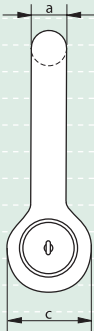

VAN BEEST BV, Manufacturer/Supplier  
of wire rope and chain fittings  
Reg. trade mark 'Green Pin'

P-6031

Van Beest has recently extended its program of Green Pin Polar Shackles with the introduction of three larger sizes of Heavy Duty Polar Shackles. Green Pin Polar Shackles with WLL range from 2 tons up to 85 tons are available for some time already.

### bow shackles with safety bolt, for use under extreme climatic conditions

- **Material** : bow and pin alloy steel, Grade 8 quenched and tempered
- **Safety Factor** : MBL equals 5 x WLL
- **Finish** : shackle bow painted silver, pin painted green (120 tons shackle is hot dipped galvanized)
- **Certificates** : at no extra charges this product can be supplied with a works certificate, certificate of basic raw material, manufacturer test certificate and EC Declaration of Conformity. All shackles starting from 150 tons are supplied with a Lloyd's Register of Shipping Certificate on proof load
- **Note** : +5% forging tolerance on inside width and length
- **Temperature Range** : -40 °C up to + 200 °C

working load limit	diameter bow	diameter pin	diameter eye	width eye	width inside	length inside	width bow	length	length bolt	width	thickness nut	weight each
tons	a mm	b mm	c mm	d mm	e mm	f mm	g mm	h mm	i mm	j mm	k mm	kg
120	95	95	215	89	144	381	238	667	440	416	50	110
150	105	108	245	100	165	400	275	702	490	485	60	160
200	120	130	288	110	175	500	290	854	520	530	60	235

In inch

working load limit	diameter bow	diameter pin	diameter eye	width eye	width inside	length inside	width bow	length	length bolt	width	thickness nut	weight each
tons	a inch	b inch	c inch	d inch	e inch	f inch	g inch	h inch	i inch	j inch	k inch	lbs
120	3 3/4	3 3/4	8 1/2	3 17/32	5 11/16	15	9 11/32	26 9/32	17 5/16	16 3/8	2	243
150	4	4 1/4	9 5/8	3 15/16	6 17/32	15 3/4	10 13/16	27 5/8	19 9/32	19 1/8	2 3/8	353
200	4 3/4	5 1/8	11 11/32	4 5/16	6 29/32	19 11/16	11 7/16	33 5/8	20 1/2	20 7/8	2 3/8	518