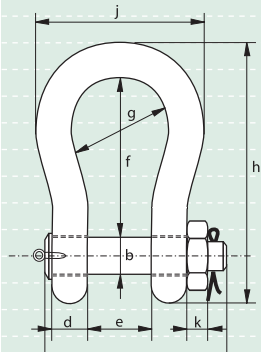

VAN BEEST BV, Manufacturer/Supplier  
of wire rope and chain fittings  
Reg. trade mark 'Green Pin'

P-6031

Van Beest has recently extended its program of Green Pin Polar Shackles with the introduction of three larger sizes of Heavy Duty Polar Shackles. Green Pin Polar Shackles with WLL range from 2 tons up to 85 tons are available for some time already.

working load limit	diameter bow	diameter pin	diameter eye	width eye	width inside	length inside	width bow	length	length bolt	width	thickness nut	weight each
tons	a mm	b mm	c mm	d mm	e mm	f mm	g mm	h mm	i mm	j mm	k mm	kg
120	95	95	215	89	144	381	238	667	440	416	50	110
150	105	108	245	100	165	400	275	702	490	485	60	160
200	120	130	288	110	175	500	290	854	520	530	60	235

In inch

working load limit	diameter bow	diameter pin	diameter eye	width eye	width inside	length inside	width bow	length	length bolt	width	thickness nut	weight each
tons	a inch	b inch	c inch	d inch	e inch	f inch	g inch	h inch	i inch	j inch	k inch	lbs
120	3 3/4	3 3/4	8 1/2	3 17/32	5 11/16	15	9 11/32	26 9/32	17 5/16	16 3/8	2	243
150	4	4 1/4	9 5/8	3 15/16	6 17/32	15 3/4	10 13/16	27 5/8	19 9/32	19 1/8	2 3/8	353
200	4 3/4	5 1/8	11 11/32	4 5/16	6 29/32	19 11/16	11 7/16	33 5/8	20 1/2	20 7/8	2 3/8	518